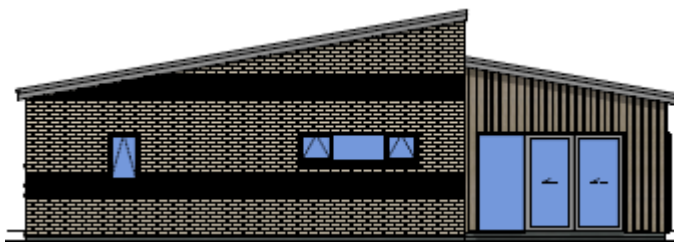

GINKO 177

BRIDLEWAYS ESTATE CONCEPT

LANGSFORD
& OGLE
HOMES

- Floor 177sqm
- 2.55 Stud
- Double Garage
- 3 Bedroom
- 2 Bathroom
- Separate Laundry
- Separate WC
- Pantry
- Stone bench in Kitchen and Scullery
- Custom Laundry cabinetry

BRIDLEWAYS PACKAGES TO INCLUDE:

- Solar
- 5000L Rain Harvest Tank