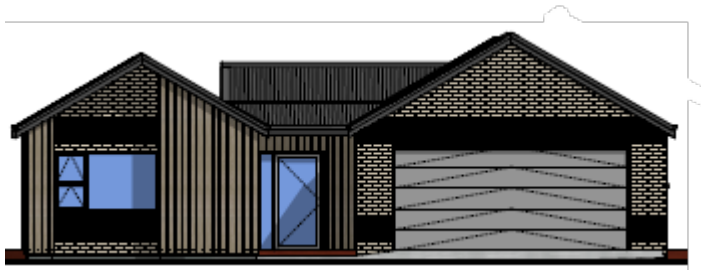

# REDWOOD 177

## BRIDLEWAYS ESTATE CONCEPT

- Floor 177sqm
- 2.55 Stud
- Double Garage
- 3 Bedroom
- 2 Bathroom
- Separate Laundry
- Separate WC
- Pantry
- Stone bench in Kitchen and Scullery
- Custom Laundry cabinetry

### BRIDLEWAYS PACKAGES TO INCLUDE:

- Solar
- 5000L Rain Harvest Tank