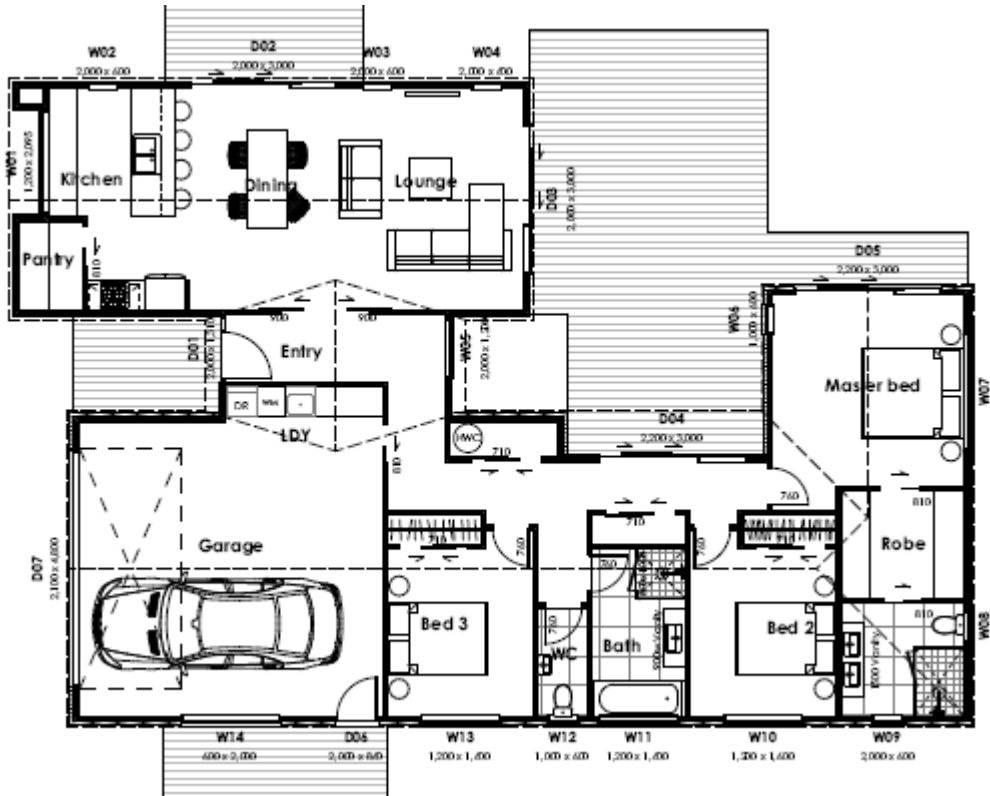

# REDWOOD 177

## BRIDLEWAYS ESTATE CONCEPT

- Floor 177sqm
- 2.55 Stud
- Double Garage
- 3 Bedroom
- 2 Bathroom
- Separate Laundry
- Separate WC
- Pantry
- Stone bench in Kitchen and Scullery
- Custom Laundry cabinetry