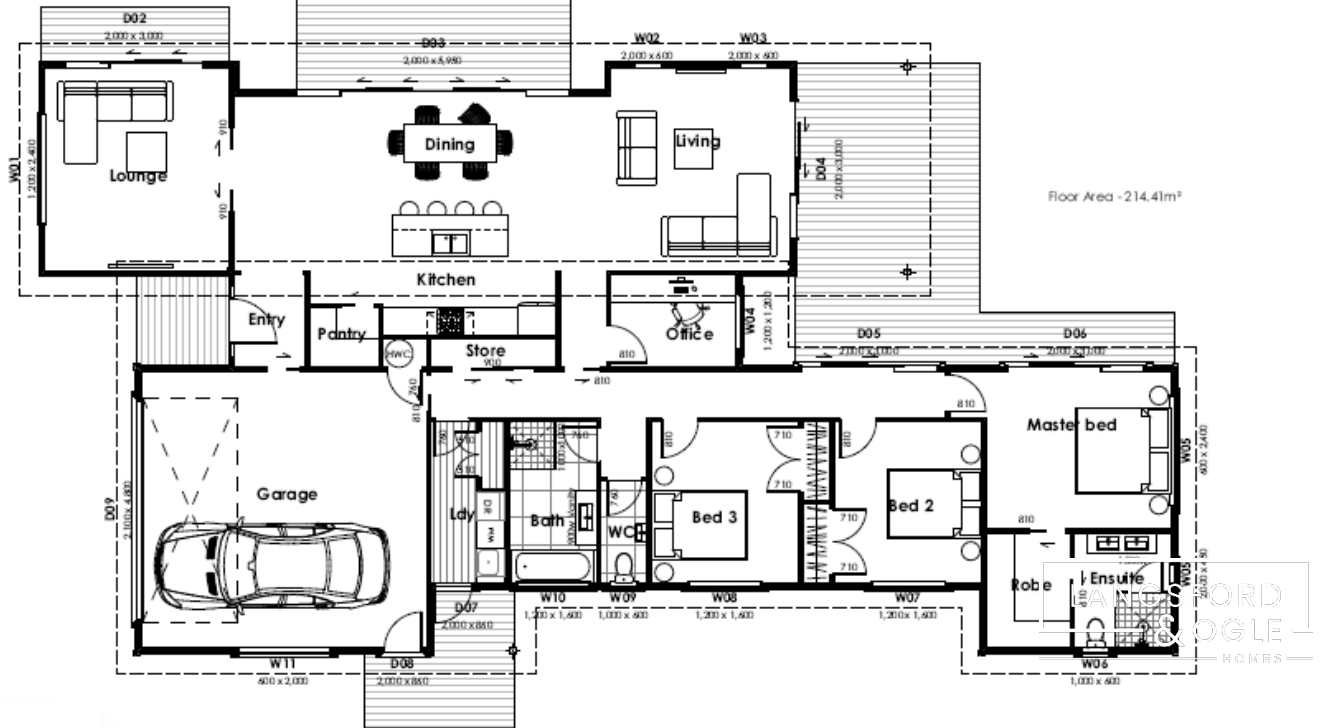

ELDER 214

BRIDLEWAYS ESTATE CONCEPT

- Floor 213sqm
- 2.55 Stud
- Double Garage
- 3 Bedroom
- Office
- 2 Bathroom
- Tiled Showers
- Separate Laundry
- Separate WC
- Pantry
- Outdoor Portico
- Stone Kitchen and Pantry
- Custom Laundry units

BRIDLEWAYS PACKAGES TO INCLUDE:

- Solar
- 5000L Rain Harvest Tank